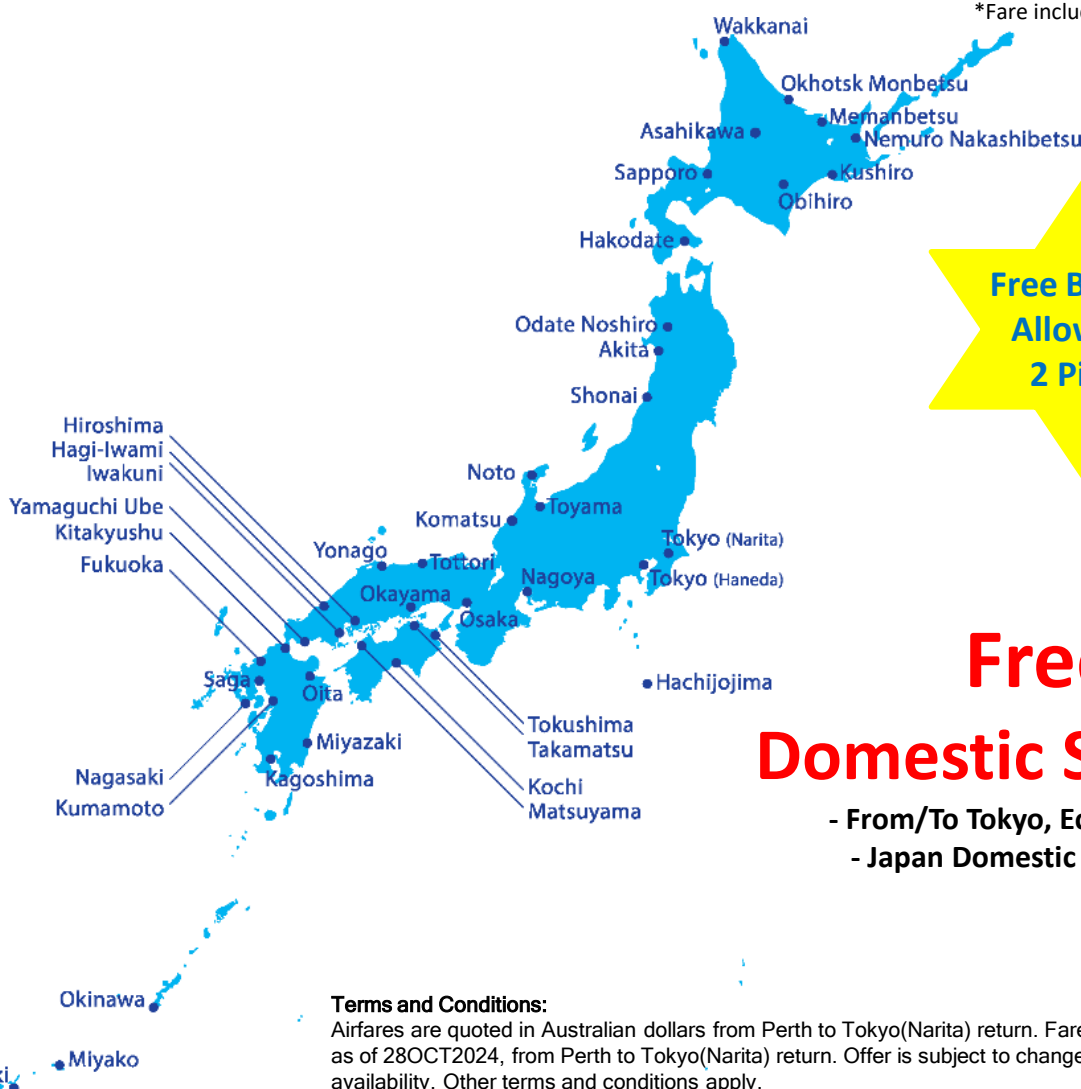

Perth to Japan

Return Fares from Perth to Tokyo

Economy Class

from **A\$1273***

Premium Economy

from **A\$2836***

Business Class

from **A\$4609***

*Fare includes taxes/fees

Free Domestic Side Trip

- From/To Tokyo, Economy Class
- Japan Domestic taxes apply

Terms and Conditions:

Airfares are quoted in Australian dollars from Perth to Tokyo(Narita) return. Fares include taxes and fees as of 28OCT2024, from Perth to Tokyo(Narita) return. Offer is subject to change and subject to availability. Other terms and conditions apply.