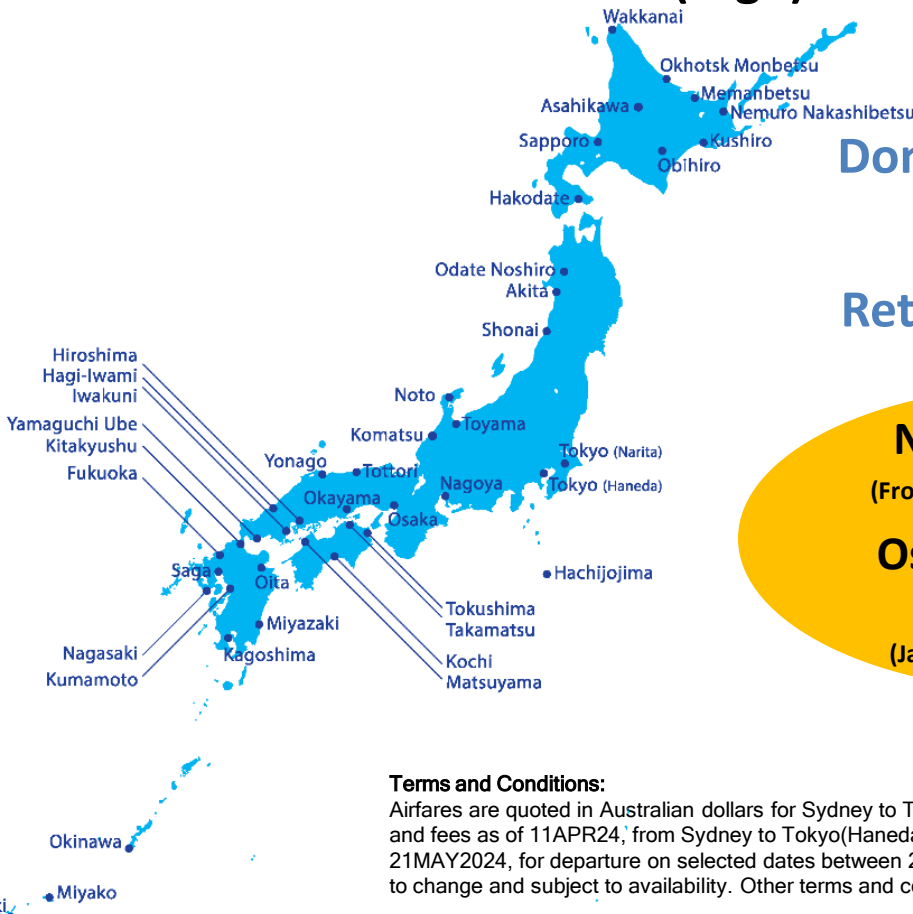

“Waku Waku” Sale Sydney to Japan

Sale: 24APR – 21MAY2024

Dep. Dates

Low Season: 2JUN-18JUN & 11AUG-31AUG 2024

High Season: 10OCT-29OCT & 7NOV-29NOV 2024

**Free Baggage Allowance
2 Pieces**

Return Fares from Sydney to Tokyo

Economy Class

(Low) from **A\$1172***

*Fare includes taxes/fees

*Surcharges apply on NH880 and NH879 (from/to Sydney)

(High) from **A\$1272***

Domestic Side Trip

- From/To Tokyo
- Economy Class

Return A\$200 + taxes

No extra charge

(From/To Tokyo, Economy Class)

Osaka, Nagoya or Fukuoka

(Japan Domestic taxes apply)

Terms and Conditions:

Airfares are quoted in Australian dollars for Sydney to Tokyo(Haneda) return. Fares include taxes and fees as of 11APR24, from Sydney to Tokyo(Haneda) return. Valid for sale from 24APR2024 - 21MAY2024, for departure on selected dates between 2JUN2024 and 29NOV2024. Offer is subject to change and subject to availability. Other terms and conditions apply.