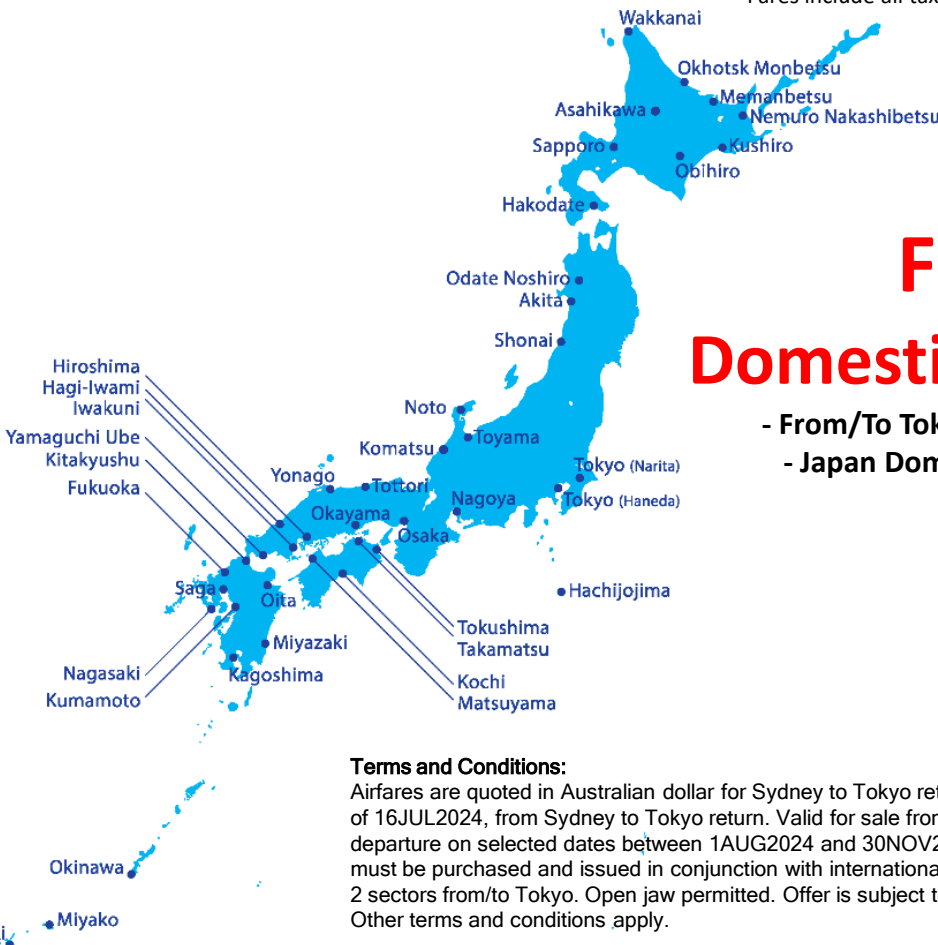

“WAKU WAKU” SALE Sydney to Japan

Sale: 1AUG – 30AUG 2024

**Free Baggage Allowance
2 Pieces**

Economy Class Return Fares from Sydney to Tokyo

Dep. Dates: 1AUG – 30NOV 2024

Economy Class

from A\$1021*

* Surcharge applies for NH880/NH879 (from/to Sydney)
- Fares include all taxes and fees

**Free
Domestic Side Trip**

- From/To Tokyo, Economy Class
- Japan Domestic taxes apply

Terms and Conditions:

Airfares are quoted in Australian dollar for Sydney to Tokyo return. Fares include taxes and fees as of 16JUL2024, from Sydney to Tokyo return. Valid for sale from 1AUG2024 to 30AUG2024, for departure on selected dates between 1AUG2024 and 30NOV2024. Free Japan Domestic Add-ons must be purchased and issued in conjunction with international tickets and may include a maximum 2 sectors from/to Tokyo. Open jaw permitted. Offer is subject to change and subject to availability. Other terms and conditions apply.