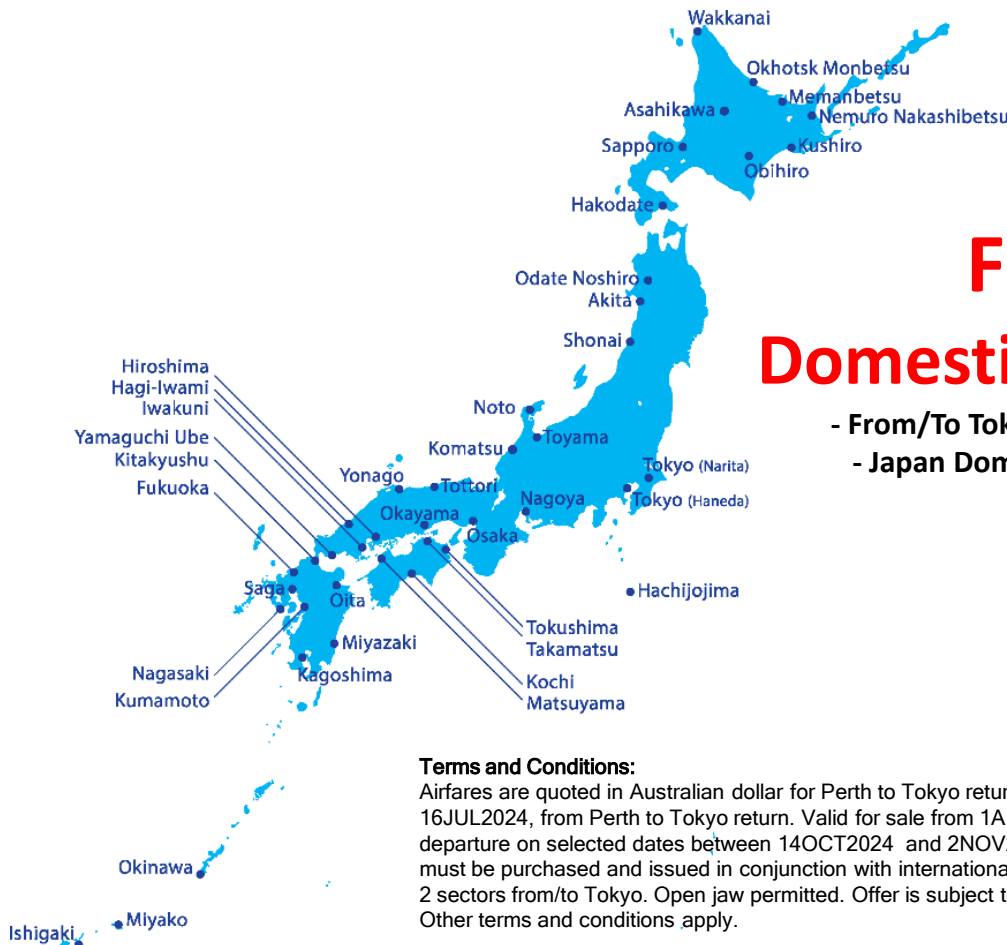

“WAKU WAKU” SALE Perth to Japan

Sale: 1AUG – 15AUG 2024

**Free Baggage Allowance
2 Pieces**

Economy Class Return Fares from Perth to Tokyo

Dep. Dates: 14OCT – 2NOV 2024

Economy Class

from A\$1139*

* Fares include all taxes and fees

**Free
Domestic Side Trip**

- From/To Tokyo, Economy Class
- Japan Domestic taxes apply

Terms and Conditions:

Airfares are quoted in Australian dollar for Perth to Tokyo return. Fares include taxes and fees as of 16JUL2024, from Perth to Tokyo return. Valid for sale from 1AUG2024 to 15AUG2024, for departure on selected dates between 14OCT2024 and 2NOV2024. Free Japan Domestic Add-ons must be purchased and issued in conjunction with international tickets and may include a maximum 2 sectors from/to Tokyo. Open jaw permitted. Offer is subject to change and subject to availability. Other terms and conditions apply.