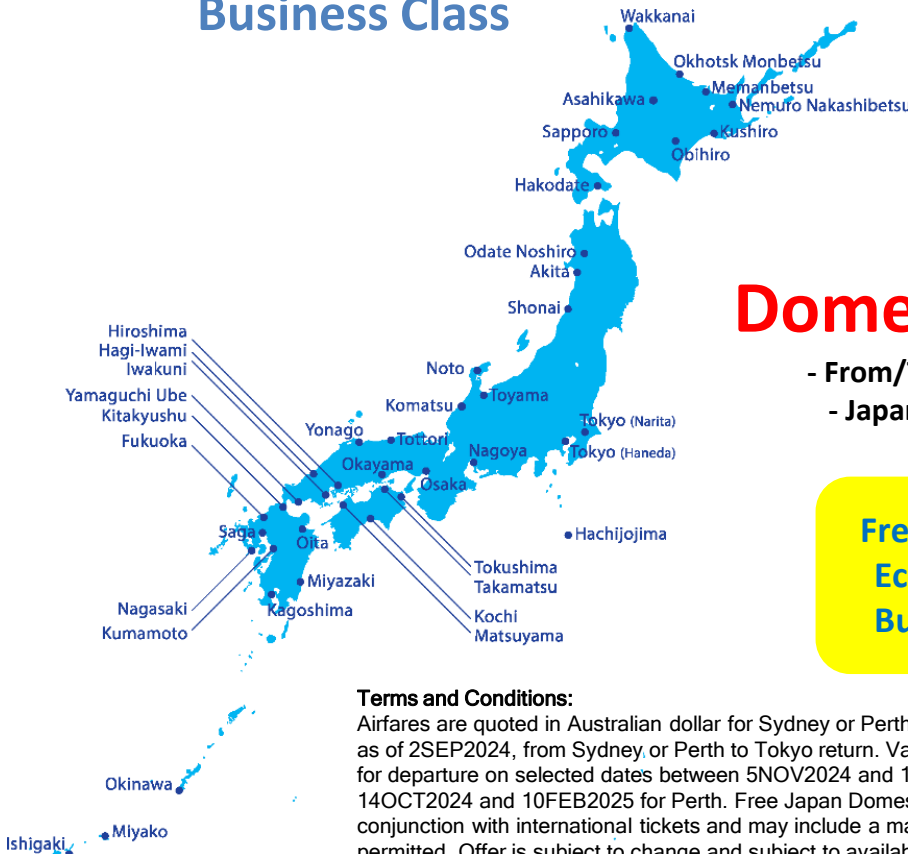

“HELLO BLUE SALE” Sydney/Perth to Japan

Sale: 20SEP – 24SEP 2024

Return Fares from Sydney to Tokyo

Dep. Dates: 5NOV – 21NOV 2024, 13FEB – 13MAR 2025 & 22APR – 19JUN 2025

Economy Class

from **A$992***

* Surcharge applies for NH880/NH879 (from/to Sydney)
- Fares include all taxes and fees

Return Fares from Perth to Tokyo

Dep. Dates:

Economy Class 14OCT – 2NOV 2024

Business Class 14OCT – 2NOV 2024 & 16JAN – 10FEB 2025

Economy Class

from **A$989**

Business Class

from **A$2779**

- Fares include all taxes and fees

Free Domestic Side Trip

- From/To Tokyo, Economy Class
- Japan Domestic taxes apply

Free Baggage Allowance
Economy Class: 1 Piece
Business Class: 2 Pieces

Terms and Conditions:

Airfares are quoted in Australian dollar for Sydney or Perth to Tokyo return. Fares include taxes and fees as of 2SEP2024, from Sydney or Perth to Tokyo return. Valid for sale from 20SEP2024 to 24SEP2024, for departure on selected dates between 5NOV2024 and 19JUN2025 for Sydney and between 14OCT2024 and 10FEB2025 for Perth. Free Japan Domestic Add-ons must be purchased and issued in conjunction with international tickets and may include a maximum 2 sectors from/to Tokyo. Open jaw permitted. Offer is subject to change and subject to availability. Other terms and conditions apply.