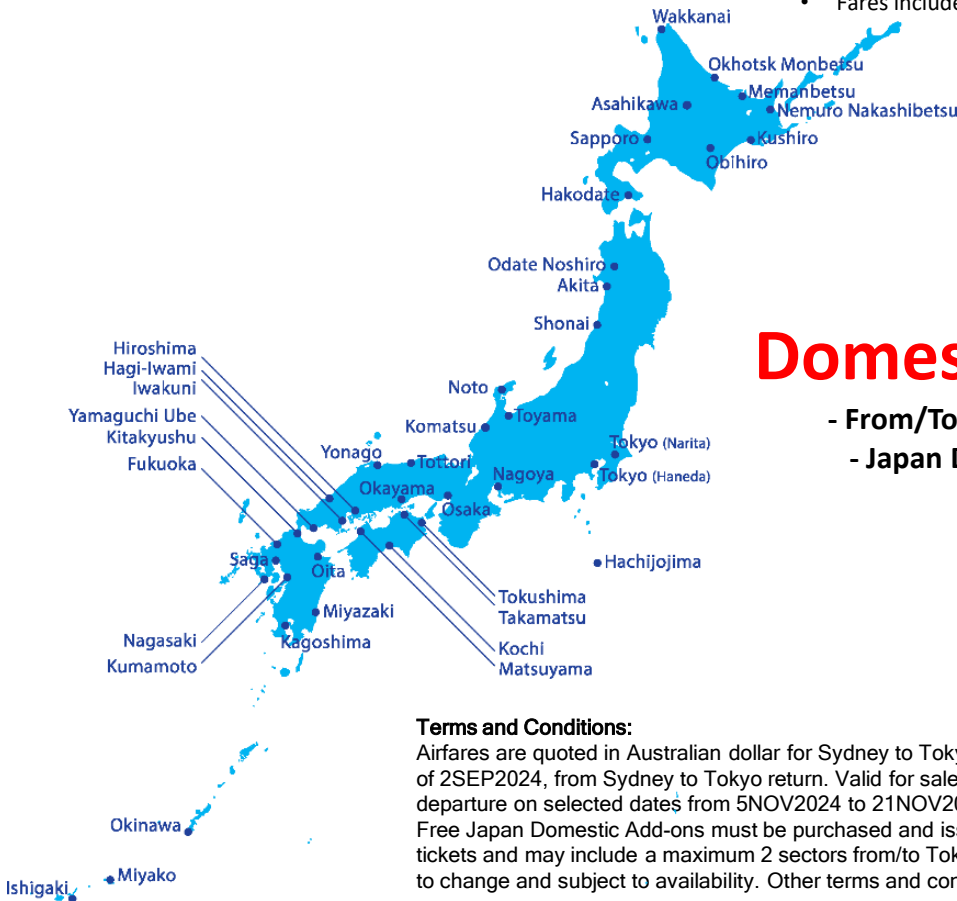

“WAKU WAKU” SALE Sydney to Japan

Sale: 9SEP – 15OCT 2024

**Free Baggage Allowance
1 Piece**

Return Fares From Sydney to Tokyo

**Dep. Dates: 5NOV – 21NOV 2024
& 13FEB – 13MAR 2025**

Economy Class

from A\$1049*

- Surcharge applies to NH880/NH879 (from/to Sydney)
- Fares include all taxes and fees

**Free
Domestic Side Trip**

- From/To Tokyo, Economy Class
- Japan Domestic taxes apply

Terms and Conditions:

Airfares are quoted in Australian dollar for Sydney to Tokyo return. Fares include taxes and fees as of 2SEP2024, from Sydney to Tokyo return. Valid for sale from 9SEP2024 to 15OCT2024, for departure on selected dates from 5NOV2024 to 21NOV2024 and from 13FEB2025 to 13MAR2025. Free Japan Domestic Add-ons must be purchased and issued in conjunction with international tickets and may include a maximum 2 sectors from/to Tokyo. Open jaw permitted. Offer is subject to change and subject to availability. Other terms and conditions apply.