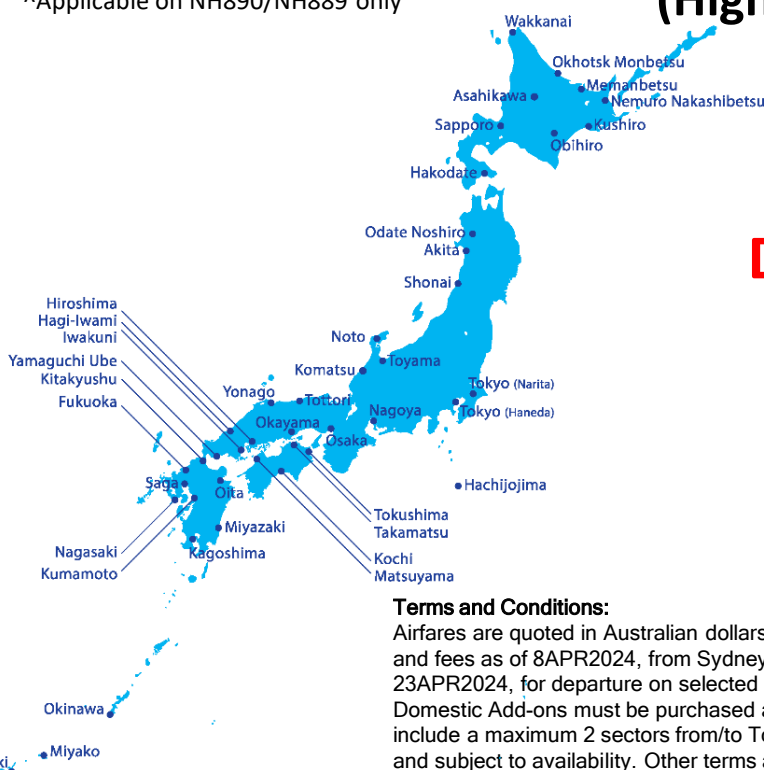

# “HELLO BLUE SALE” Sydney to Japan

**Sale: 19APR – 23APR 2024**

## Return Fares from Sydney to Tokyo

### Business Class

(Low) from **A\$2794^**

^Fare includes all taxes and fees

^Applicable on NH890/NH889 only (High) from **A\$2994^**

## Free Domestic Side Trip

- From/To Tokyo
- Economy Class
- Japan Domestic taxes apply