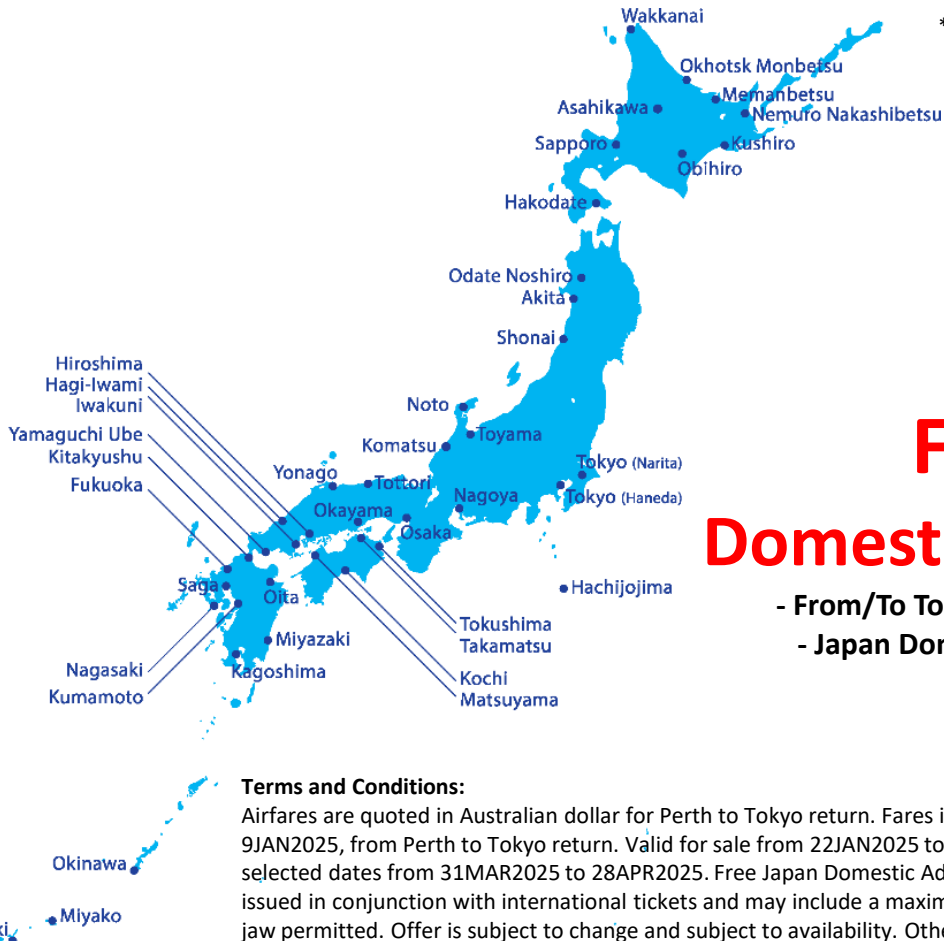

“WAKU WAKU” SALE

Perth to Japan

Sale: 22JAN2025 – 14FEB2025

Return Fares From Perth to Tokyo

Dep. Dates

31MAR – 28APR 2025

Seat availability may vary based on date of travel

Economy Class

from **A\$1004***

* Fares include all taxes and fees

Free Baggage Allowance 1 Piece

Free Domestic Side Trip

- From/To Tokyo, Economy Class
- Japan Domestic taxes apply

Terms and Conditions:

Airfares are quoted in Australian dollar for Perth to Tokyo return. Fares include taxes and fees as of 9JAN2025, from Perth to Tokyo return. Valid for sale from 22JAN2025 to 14FEB2025, for departure on selected dates from 31MAR2025 to 28APR2025. Free Japan Domestic Add-ons must be purchased and issued in conjunction with international tickets and may include a maximum 2 sectors from/to Tokyo. Open jaw permitted. Offer is subject to change and subject to availability. Other terms and conditions apply.