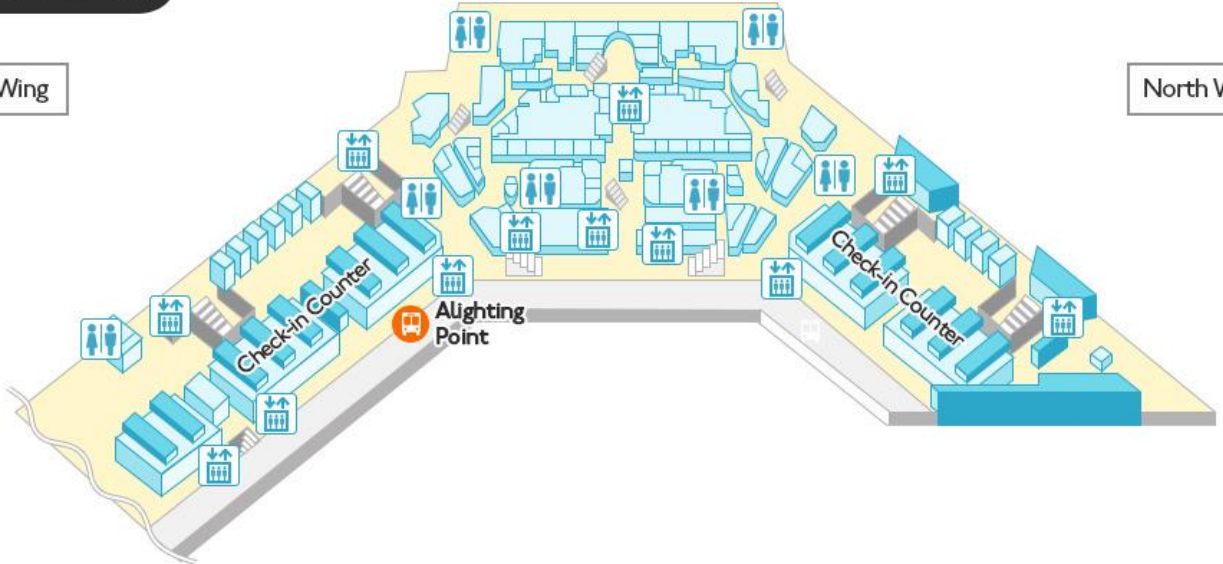

More information

<https://webservice.limousinebus.co.jp/web/en/Top.aspx>

Narita Airport Terminal I

4F Departure Lobby

South Wing

North Wing

1F Arrival Lobby

South Wing

North Wing

Bus Ticket Counter

● Bus Stop Information

- ⑩ Tokyo City Air Terminal, Tokyo Station, Nihonbashi
Shinjuku(via Tokyo City Air Terminal)
Ikebukuro, Mejiro, Korakuen
Shiba, Shiodome, Takeshiba, Odaiba, Ariake
Hibiya, Ginza
Roppongi, Akasaka(via Tokyo City Air Terminal)
Shibuya, Futakotamagawa
Shinjuku Kabukicho
Tokyo Disney Resort
Shin-Urayasu

- ⑬ Chofu, Fuchu, Nishikokubunji, Inagi, Wakabadai
Hachioji, Takao
Seiseki Sakuragaoka, Keio Tama Center, Minami Osawa
Asakadai, Shiki, Niiza, Fujimino
Yashio, Soka, Shin Koshigaya

- ⑨ Kichijoji Station