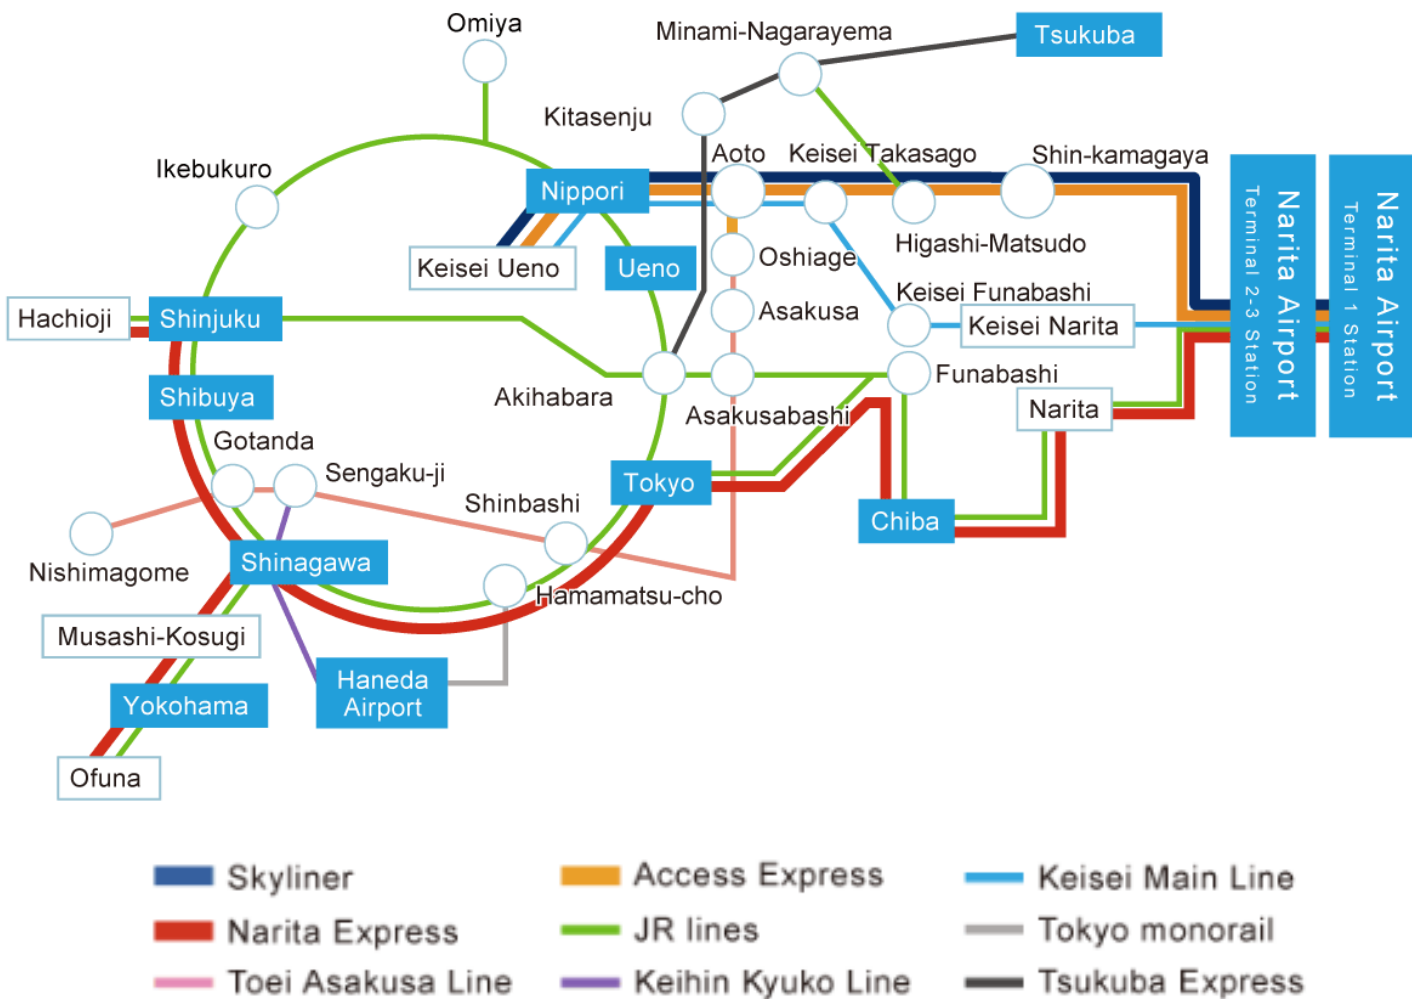

Narita Airport - Information of Transport

Rail

Access is available via the Narita Sky Access line, Keisei line and JR line.

* Some Skyliner trains stop at Aoto, Shin-Kamagaya station.

More information
www.narita-airport.jp/en/access/train/