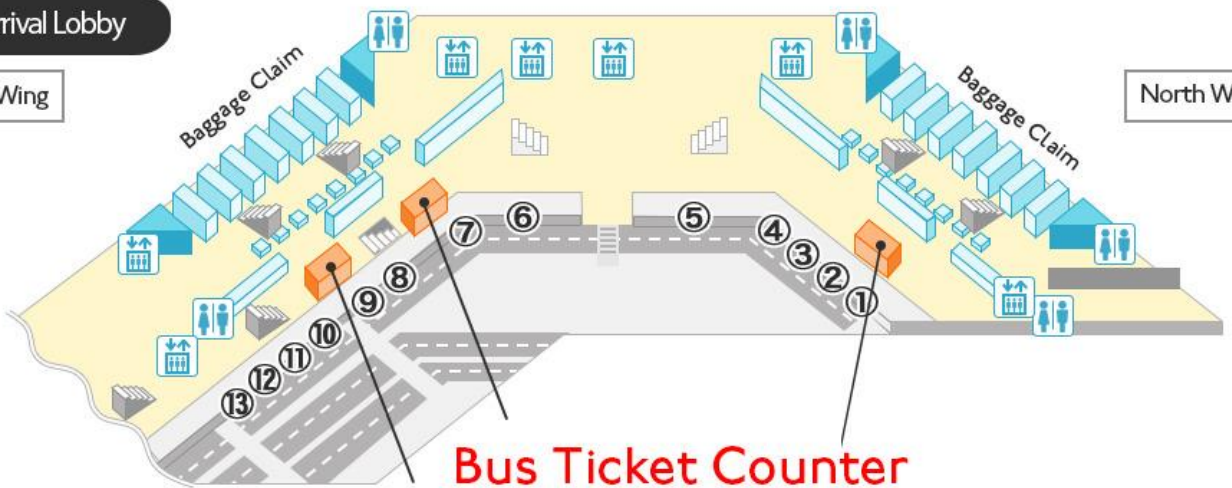

More information

<https://webservice.limousinebus.co.jp/web/en/Top.aspx>

Narita Airport Terminal I

4F Departure Lobby

South Wing

North Wing

1F Arrival Lobby

South Wing

North Wing

Bus Ticket Counter

● Bus Stop Information

- ⑩ Tokyo City Air Terminal, Tokyo Station, Nihonbashi
Shinjuku(via Tokyo City Air Terminal)
Ikebukuro, Mejiro, Korakuen
Shiba, Shiodome, Takeshiba, Odaiba, Ariake
Hibiya, Ginza
Roppongi, Akasaka(via Tokyo City Air Terminal)
Shibuya, Futakotamagawa
Shinjuku Kabukicho
Tokyo Disney Resort
Shin-Urayasu