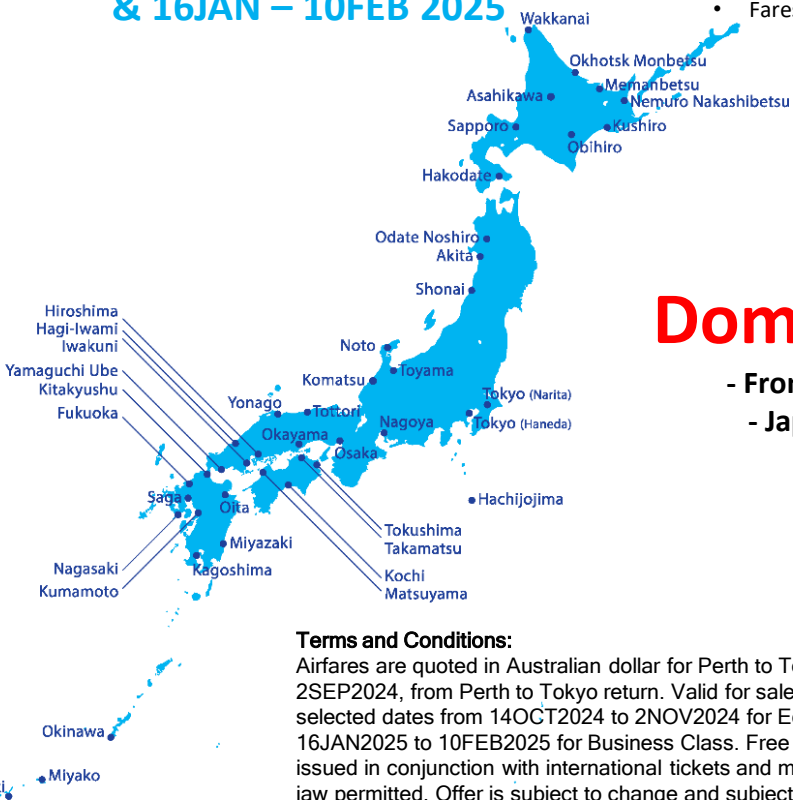

# “WAKU WAKU” SALE Perth to Japan

**Sale: 9SEP – 15OCT 2024**

## Return Fares From Perth to Tokyo

### Economy Class

Dep. Dates:  
14OCT – 2NOV 2024

from **A\$1035\***

• Fares include all taxes and fees

Free Baggage Allowance  
1 Piece

### Business Class

Dep. Dates:  
14OCT – 2NOV 2024  
& 16JAN – 10FEB 2025

from **A\$3989\***

• Fares include all taxes and fees

Free Baggage Allowance  
2 Pieces

**Free Domestic Side Trip**

- From/To Tokyo, Economy Class
- Japan Domestic taxes apply