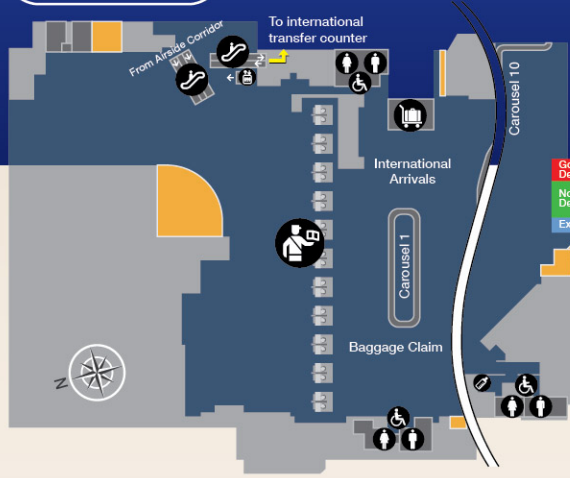

# Johannesburg – OR Tambo International Airport

## International Arrivals Floor Terminal A Level 0

## International Departures Floor Terminal B - Level 1

## Terminal B - Level 2 Check in